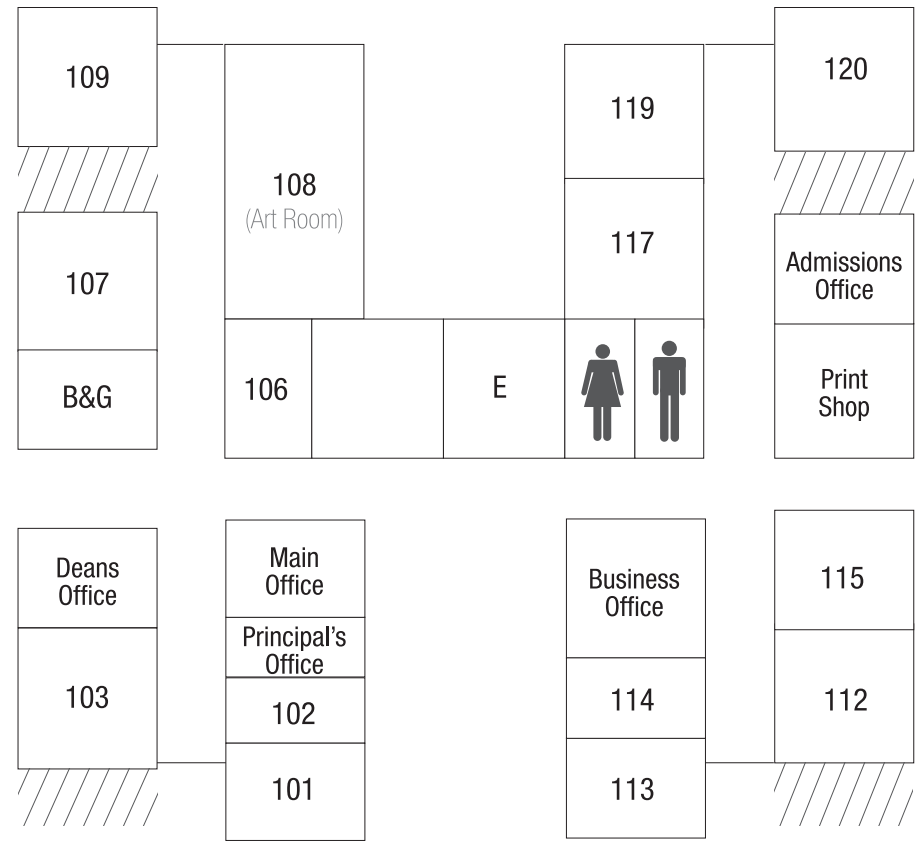

Academic Building: Major Offices & Room Numbers

1ST FLOOR