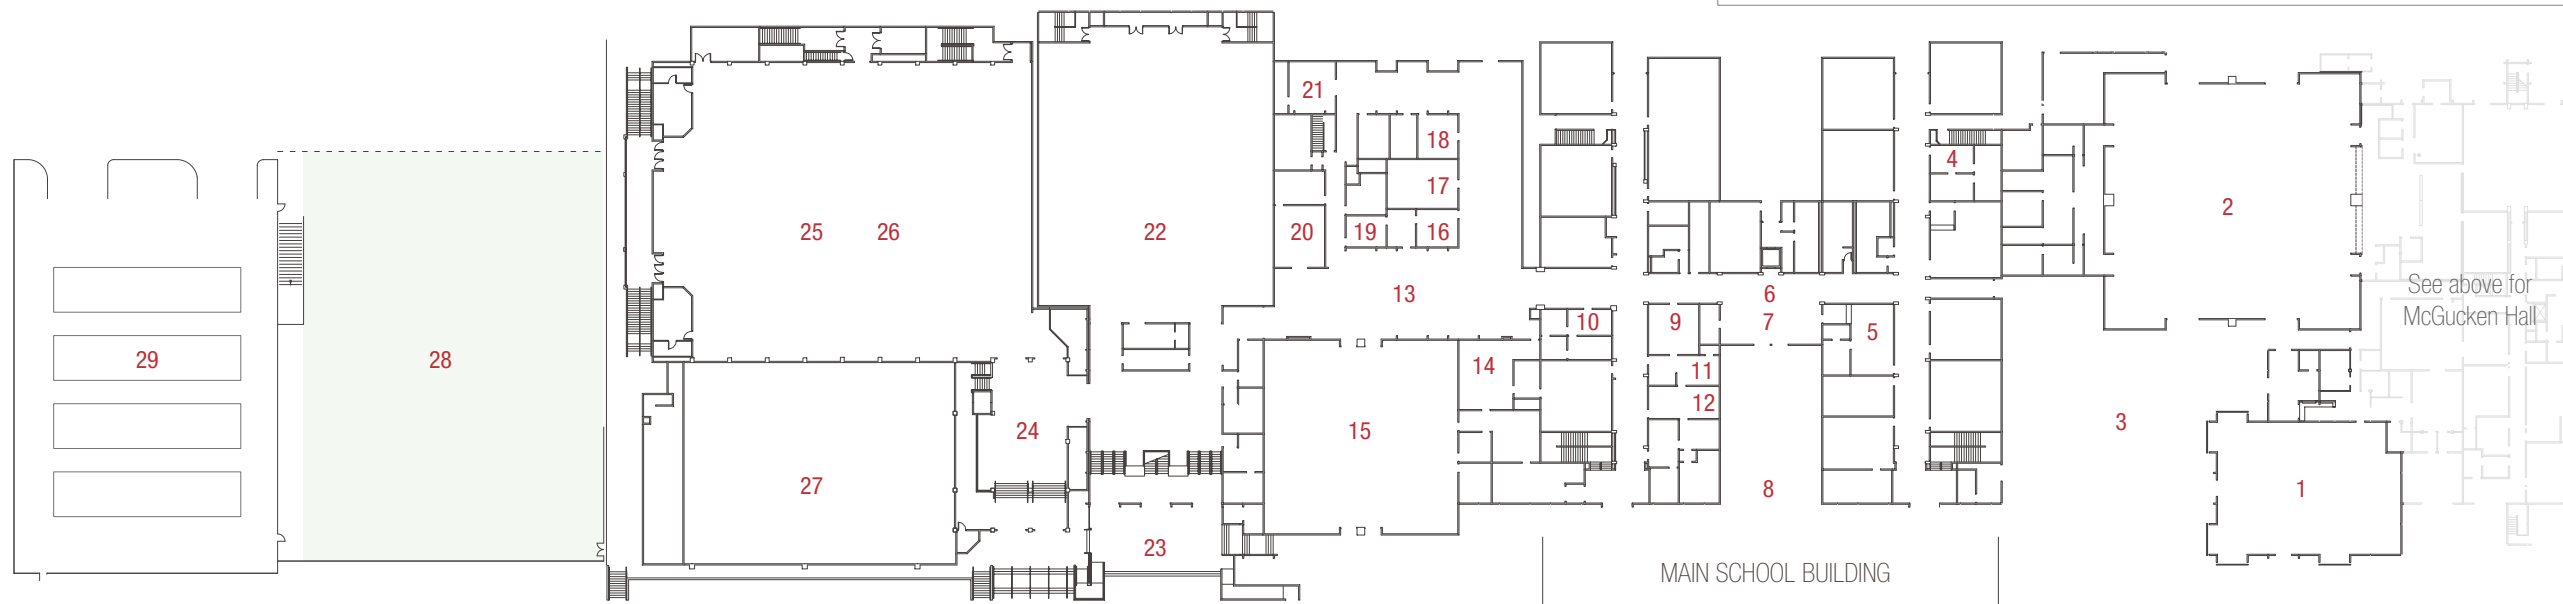

WEST CAMPUS EXPANSION