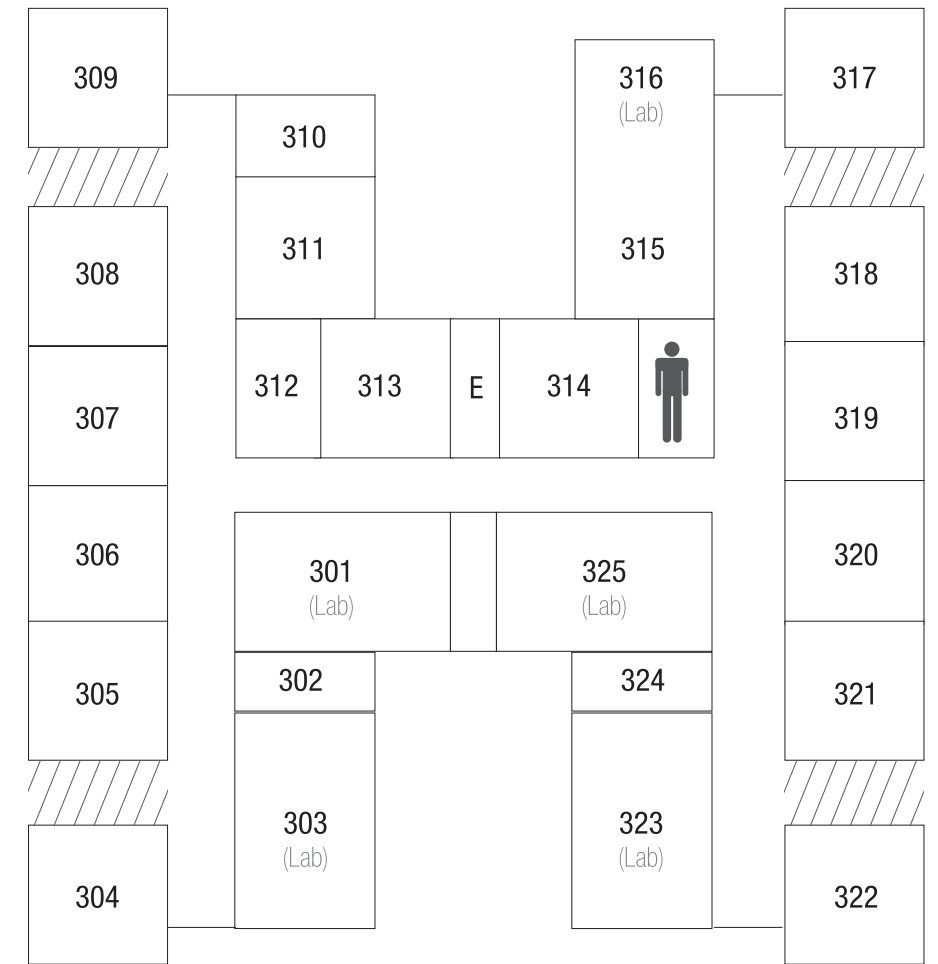

3RD FLOOR

LEGEND

- Women's Restroom
- Men's Restroom
- Stairs
- **E** Elevator