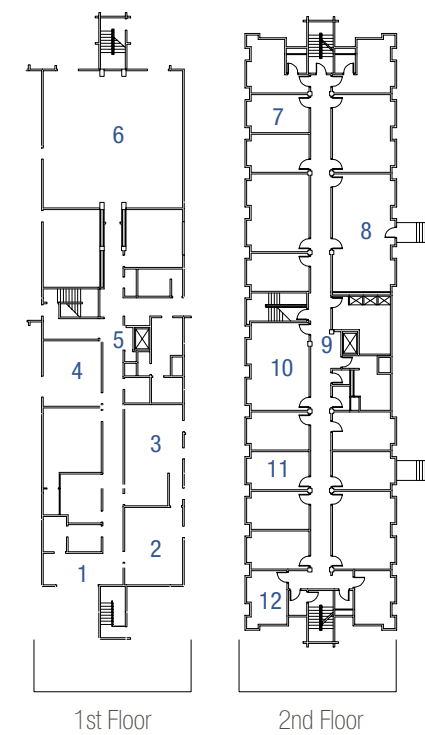

## ARCHBISHOP MCGUCKEN HALL

- 1. Reception
- 2. President's Conference Room
- 3. Alumni and Development Offices
- 4. President's Office
- 5. Elevator
- 6. Faculty Dining Room
- 7. Special Events
- 8. Fathers' Club
- 9. Elevator
- 10. Ignatian Guild
- 11. Adult Spirituality
- 12. Communications/Genesis

# Academic Building: Major Offices & Room Numbers

1<sup>ST</sup> FLOOR

2<sup>ND</sup> FLOOR

3<sup>RD</sup> FLOOR

**LEGEND**

-  Women's Restroom
-  Men's Restroom
-  Stairs
- E** Elevator