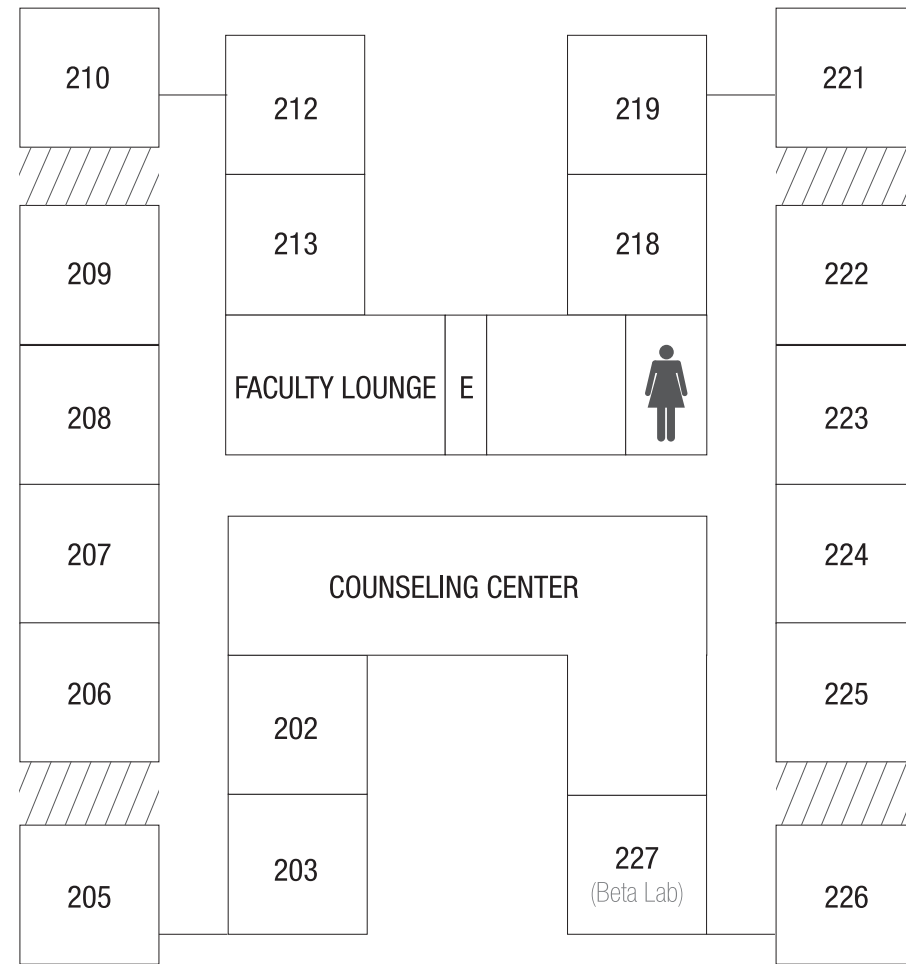

Academic Building: Major Offices & Room Numbers

1ST FLOOR

2ND FLOOR

3RD FLOOR

LEGEND

- Women's Restroom
- Men's Restroom
- Stairs
- **E** Elevator