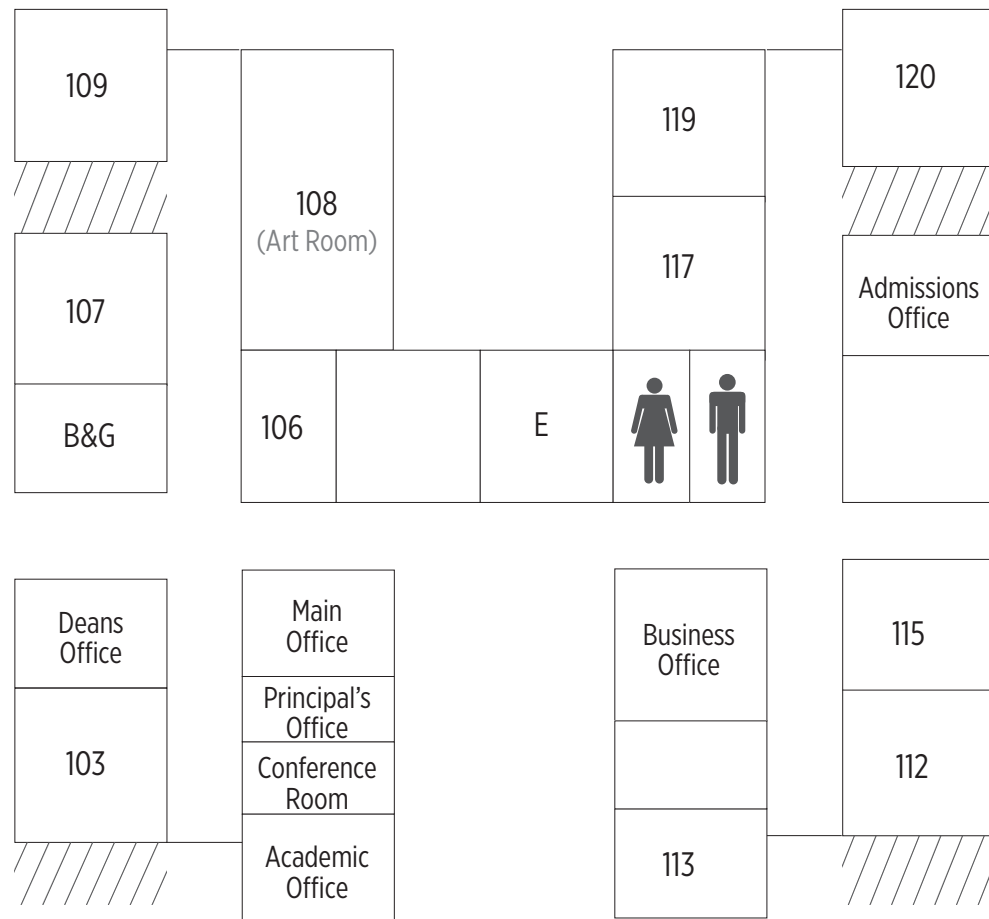

- 1. Reception
- 2. President's Conference Room
- 3. Alumni and Development Offices
- 4. President's Office
- 5. Elevator
- 6. Faculty Dining Room
- 7. Special Events
- 8. Fathers' Club
- 9. Elevator
- 10. Ignatius Guild
- 11. Adult Spirituality
- 12. Communications/Genesis

- 1. Orradre Chapel and Campus Ministry
- 2. Carlin Commons
- 3. Orradre Courtyard
- 4. Admissions Office
- 5. Business Office
- 6. Elevator
- 7. Gellert Counseling Center (2nd Floor)
- 8. Flagpole
- 9. Main Office
- 10. Deans' Office
- 11. Principal's Office
- 12. Principal's Conference Room
- 13. Student Activities Center
- 14. Learning Center
- 15. Wilsey Library
- 16. Fr. Thomas Reed Office of Community Service and Social Justice
- 17. Prep Shop/Bookstore
- 18. Athletic Office
- 19. Student Affairs Office
- 20. Magis Center for Equity and Inclusion
- 21. Band Room (Downstairs)
- 22. Cowell Pavilion
- 23. Bannan Theater (Downstairs)
- 24. Murphy Pavilion (Gym Foyer)
- 25. McCullough Gym
- 26. Wiegand Theater (Downstairs)
- 27. Herbst Pool (Downstairs)
- 28. Gordon Practice Field
- 29. Tennis Courts (Above)
Parking Garage (Below)
- 30. JB Murphy Field & Wilsey Track
- 31. Ryan Weight Room
- 32. Dana Family Batting Center (Downstairs)
- 33. Wall Choral Room (Downstairs)
- 34. Fr. Sauer Academy
- 35. Columbus Piazza

ACADEMIC BUILDING: MAJOR OFFICES & ROOM NUMBERS

1ST FLOOR

2ND FLOOR

3RD FLOOR

LEGEND

Women's Restroom

Men's Restroom

Stairs