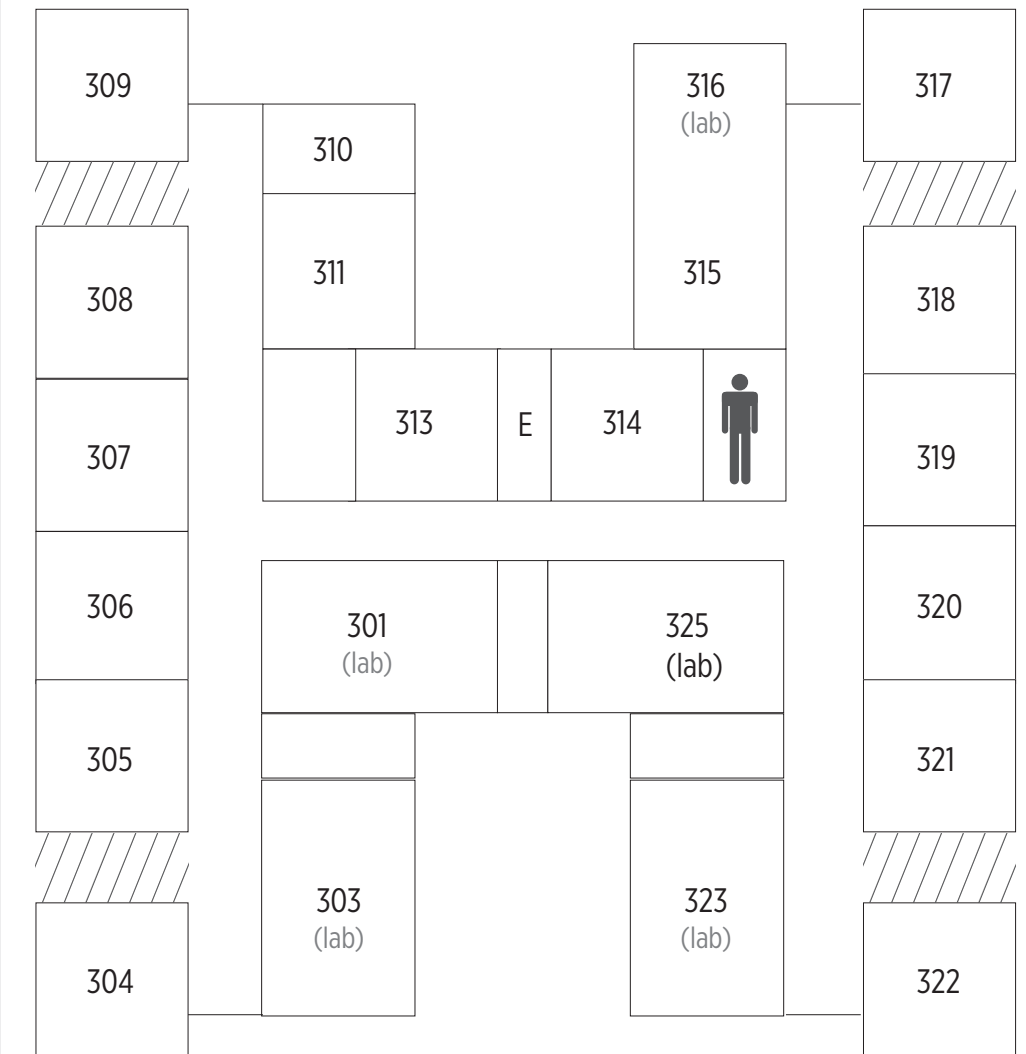

- 1. Reception
- 2. President's Conference Room
- 3. Alumni and Development Offices
- 4. President's Office
- 5. Elevator
- 6. Faculty Dining Room
- 7. Special Events
- 8. Fathers' Club
- 9. Elevator
- 10. Ignatius Guild
- 11. Adult Spirituality
- 12. Communications/Genesis

- 1. Orradre Chapel and Campus Ministry
- 2. Carlin Commons
- 3. Orradre Courtyard
- 4. Admissions Office
- 5. Business Office
- 6. Elevator
- 7. Gellert Counseling Center (2nd Floor)
- 8. Flagpole
- 9. Main Office
- 10. Deans' Office
- 11. Principal's Office
- 12. Principal's Conference Room
- 13. Student Activities Center
- 14. Learning Center
- 15. Wilsey Library
- 16. Fr. Thomas Reed Office of Community Service and Social Justice
- 17. Prep Shop/Bookstore
- 18. Athletic Office
- 19. Student Affairs Office
- 20. Magis Center for Equity and Inclusion
- 21. Band Room (Downstairs)
- 22. Cowell Pavilion
- 23. Bannan Theater (Downstairs)
- 24. Murphy Pavilion (Gym Foyer)
- 25. McCullough Gym
- 26. Wiegand Theater (Downstairs)
- 27. Herbst Pool (Downstairs)
- 28. Gordon Practice Field
- 29. Tennis Courts (Above)
Parking Garage (Below)
- 30. JB Murphy Field & Wilsey Track
- 31. Ryan Weight Room
- 32. Dana Family Batting Center (Downstairs)
- 33. Wall Choral Room (Downstairs)
- 34. Fr. Sauer Academy
- 35. Columbus Piazza

ACADEMIC BUILDING: MAJOR OFFICES & ROOM NUMBERS

1ST FLOOR

2ND FLOOR

3RD FLOOR

LEGEND

Women's Restroom

Men's Restroom

Stairs