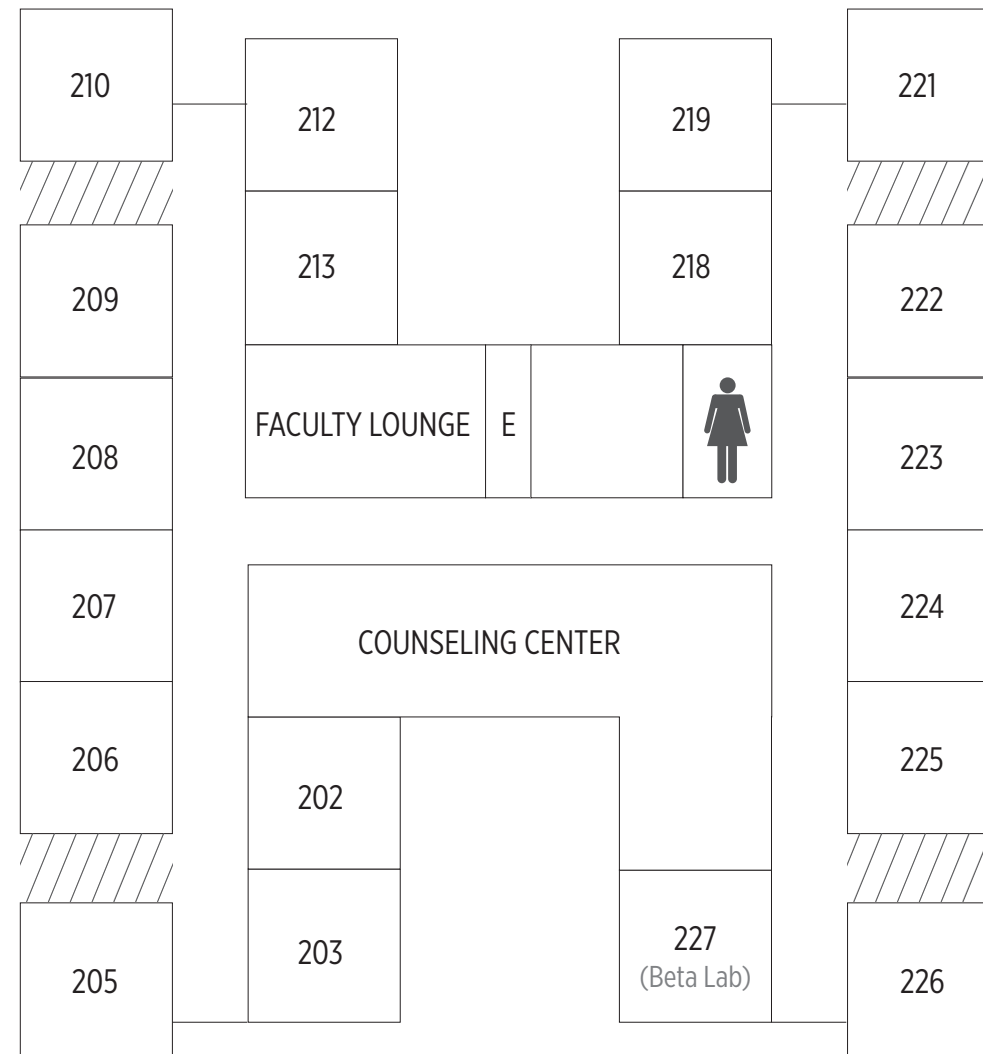

- 1. Reception
- 2. President's Conference Room
- 3. Alumni and Development Offices
- 4. President's Office
- 5. Elevator
- 6. Faculty Dining Room
- 7. Special Events
- 8. Fathers' Club
- 9. Elevator
- 10. Ignatius Guild
- 11. Adult Spirituality
- 12. Communications/Genesis

- 1. Orradre Chapel and Campus Ministry
- 2. Carlin Commons
- 3. Orradre Courtyard
- 4. Admissions Office
- 5. Business Office
- 6. Elevator
- 7. Gellert Counseling Center (2nd Floor)
- 8. Flagpole
- 9. Main Office
- 10. Deans' Office
- 11. Principal's Office
- 12. Principal's Conference Room
- 13. Student Activities Center
- 14. Learning Center
- 15. Wilsey Library
- 16. Fr. Thomas Reed Office of Community Service and Social Justice
- 17. Prep Shop/Bookstore
- 18. Athletic Office
- 19. Student Affairs Office
- 20. Magis Center for Equity and Inclusion
- 21. Band Room (Downstairs)
- 22. Cowell Pavilion
- 23. Bannan Theater (Downstairs)
- 24. Murphy Pavilion (Gym Foyer)
- 25. McCullough Gym
- 26. Wiegand Theater (Downstairs)
- 27. Herbst Pool (Downstairs)
- 28. Gordon Practice Field
- 29. Tennis Courts (Above)
Parking Garage (Below)
- 30. JB Murphy Field & Wilsey Track
- 31. Ryan Weight Room
- 32. Dana Family Batting Center (Downstairs)
- 33. Wall Choral Room (Downstairs)
- 34. Fr. Sauer Academy
- 35. Columbus Piazza

ACADEMIC BUILDING: MAJOR OFFICES & ROOM NUMBERS

1ST FLOOR

2ND FLOOR

3RD FLOOR

LEGEND

Women's Restroom

Men's Restroom

Stairs