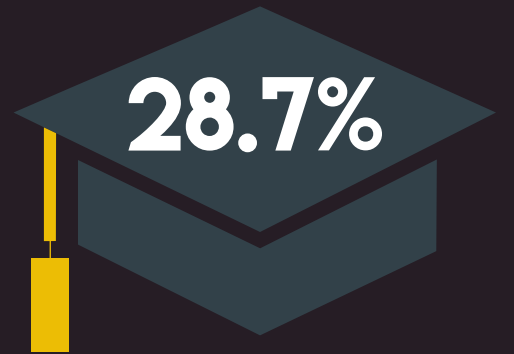

MAGIS

STATS AND FACTS FOR 2016-17 SCHOOL YEAR

2 OUT OF 10 SI STUDENTS
ARE MAGIS STUDENTS

58%
FEMALE

42%
MALE

36% OF MAGIS
STUDENTS
ATTENDED
MAGIS MIDDLE SCHOOL

SOPHOMORES
14.34%

FRESHMEN
35.09%

SENIORS
24.53%

JUNIORS
26.04%

28.7%
FIRST GENERATION
COLLEGE BOUND

20.4%

5.7%
WHITE

13.2%
BLACK

*
0.8%

17.7%
FILIPINO+