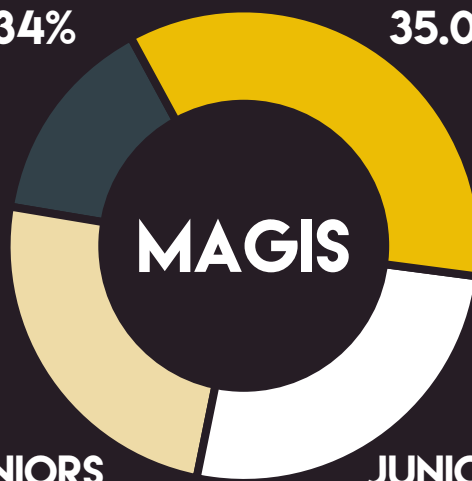

MAGIS

STATS AND FACTS FOR 2016-17 SCHOOL YEAR

2 OUT OF 10 SI STUDENTS
ARE MAGIS STUDENTS

58%
FEMALE

42%
MALE

36% OF MAGIS
STUDENTS
ATTENDED
MAGIS MIDDLE SCHOOL

SOPHOMORES
14.34%

FRESHMEN
35.09%

SENIORS
24.53%

JUNIORS
26.04%

28.7%
FIRST GENERATION
COLLEGE BOUND

20.4%

5.7%
WHITE

13.2%
BLACK

*
0.8%

17.7%
FILIPINO+