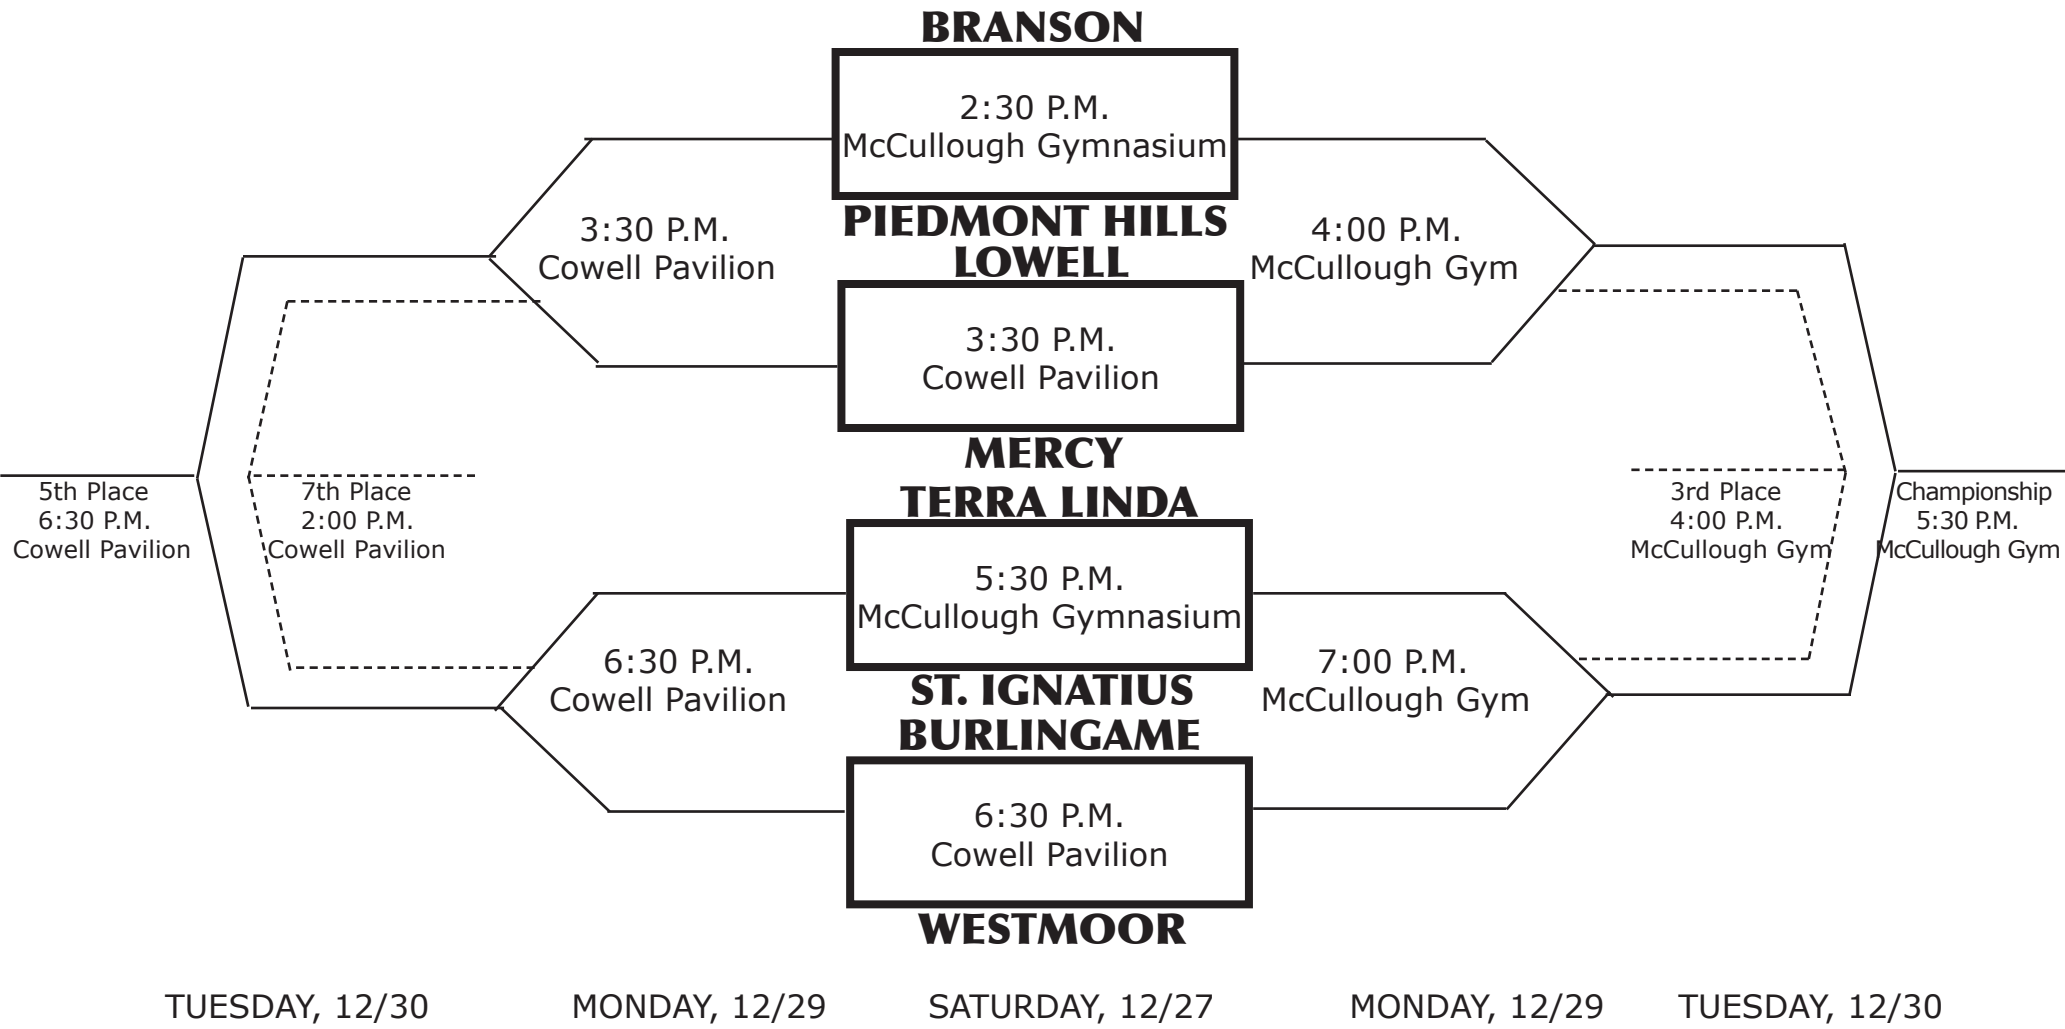

LEO LAROCCA SAND DUNE CLASSIC

DECEMBER 27th, 29th, and 30th, 2008

GIRLS' DIVISION

The team at the bottom of each pairing is the home team and will wear white.