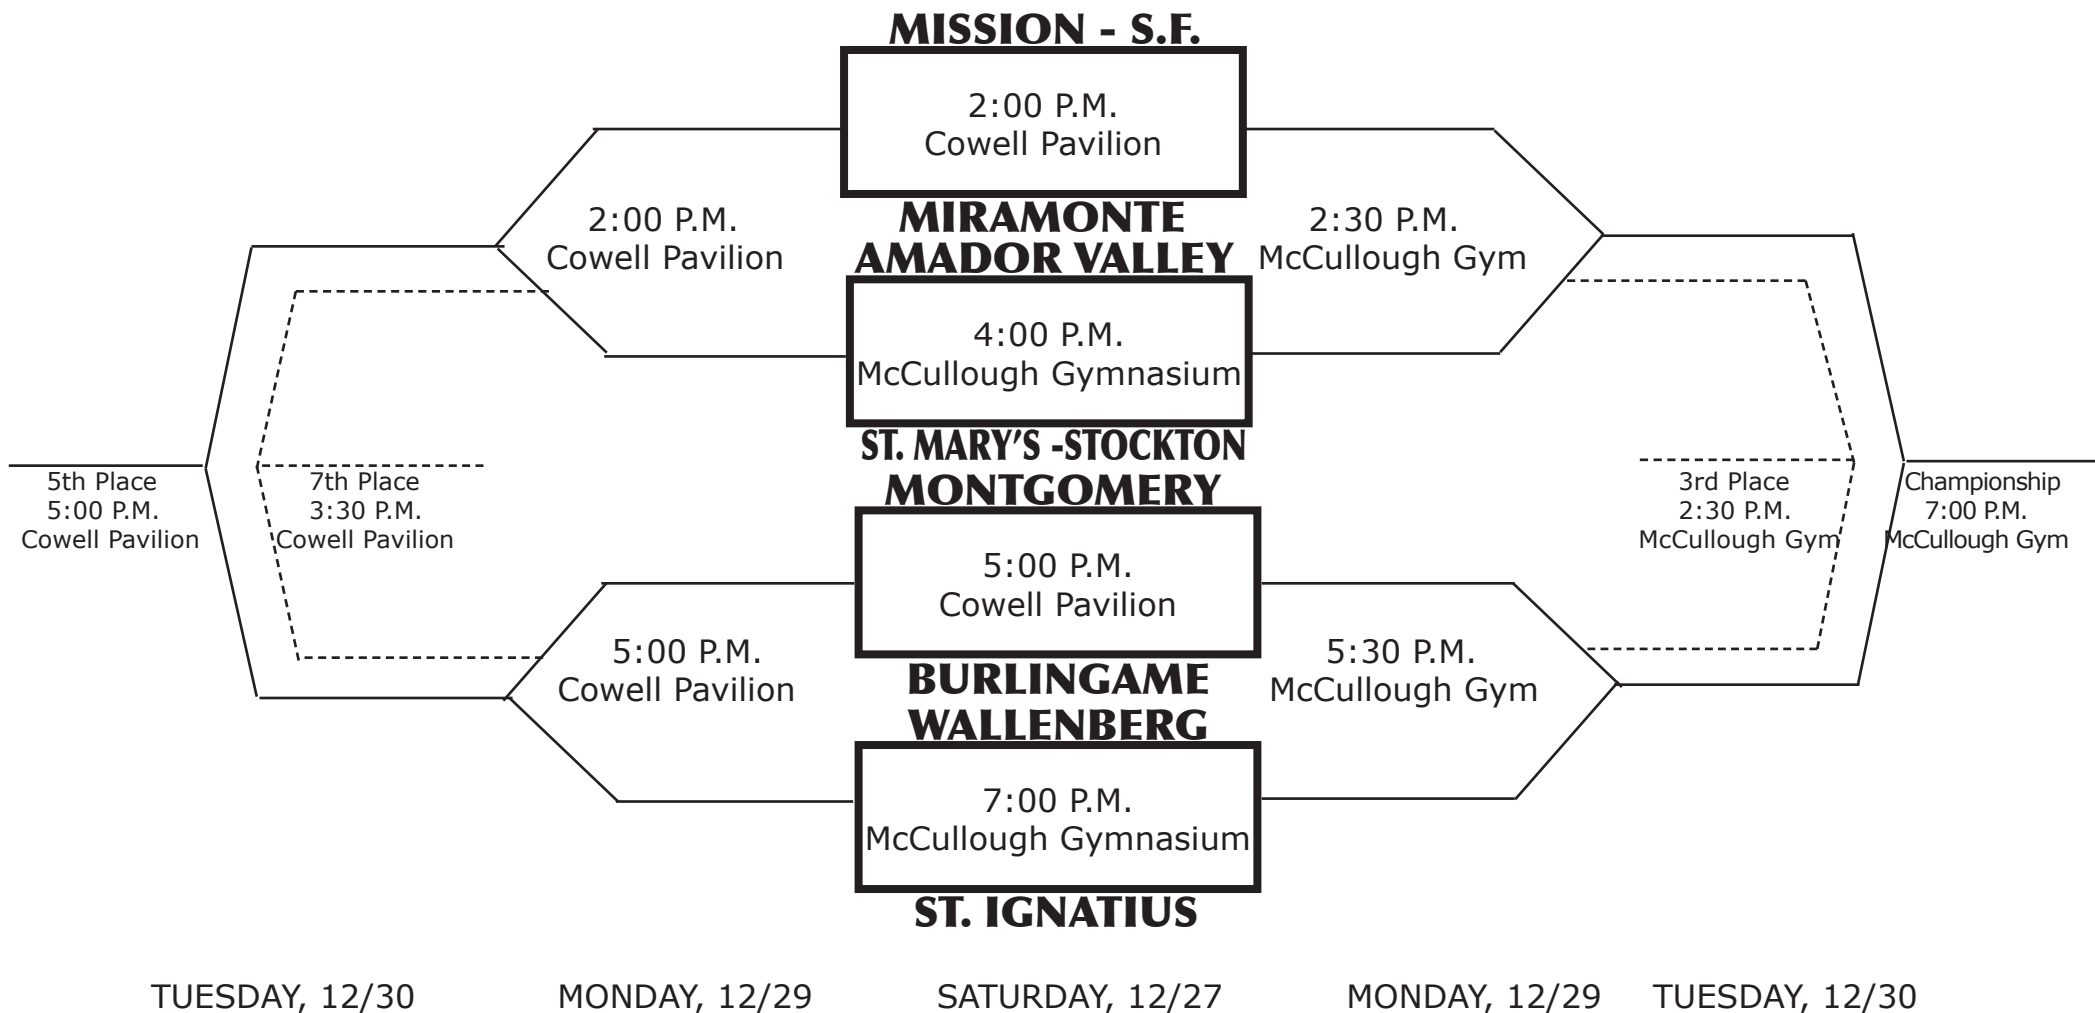

LEO LAROCCA SAND DUNE CLASSIC

DECEMBER 27th, 29th, and 30th, 2008

BOYS' DIVISION

The team at the bottom of each pairing is the home team and will wear white.